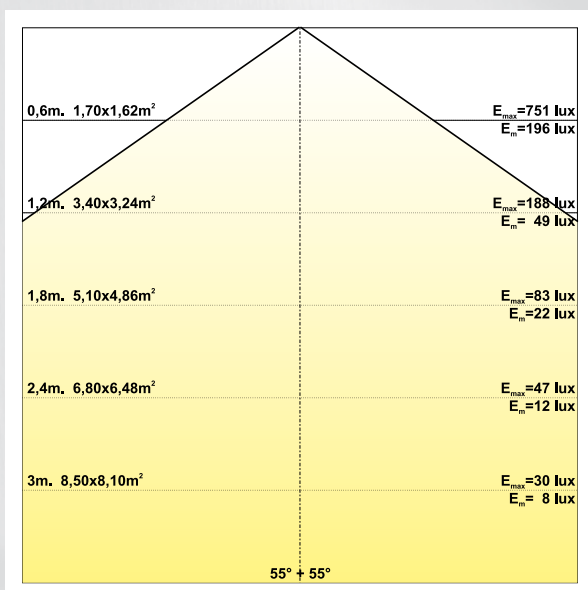

Mod. LINEA WW 900 (3000°K)